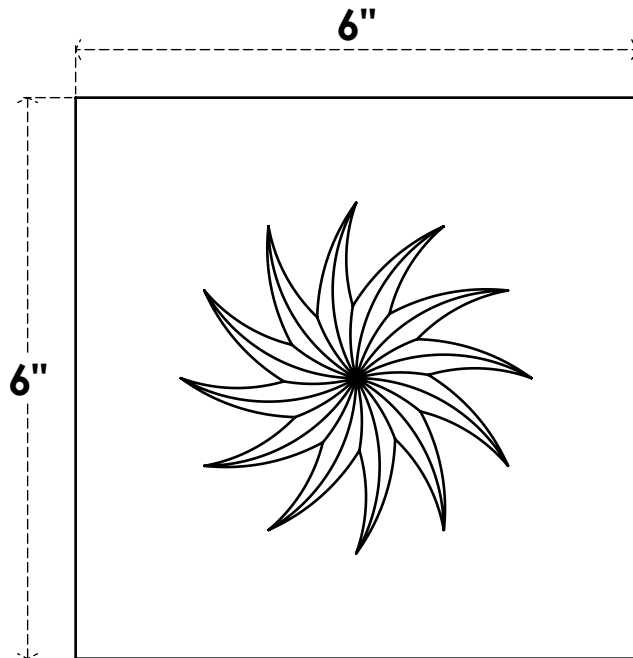

# ROSP060X060X050SDG12

6"W X 6"H X 1/2"P STANDARD SEDGWICK SPIRAL ROSETTE WITH SQUARE EDGE,  
ARCHITECTURAL GRADE PVC

**FRONT**

**SIDE**

EKENA MILLWORK  
2300 WEST MAIN ST.  
CLARKSVILLE, TX 75426  
TOLL FREE: 866-607-0453  
WWW.EKENAMILLWORK.COM