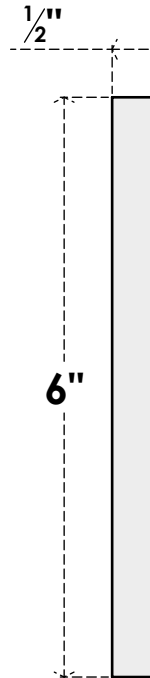

# ROSP060X060X050SDG12

6"W X 6"H X 1/2"P STANDARD SEDGWICK SPIRAL ROSETTE WITH SQUARE EDGE,  
ARCHITECTURAL GRADE PVC

**FRONT**

**SIDE**

EKENA MILLWORK  
2300 WEST MAIN ST.  
CLARKSVILLE, TX 75426  
TOLL FREE: 866-607-0453  
WWW.EKENAMILLWORK.COM

#### NOTES

1. INSTALLATION TO BE COMPLETED IN ACCORDANCE WITH MANUFACTURER'S SPECIFICATIONS.
2. DRAWING MAY NOT BE TO SCALE
3. THIS DRAWING IS INTENDED FOR DESIGN AND PLANNING PURPOSES ONLY.
4. ALL INFORMATION CONTAINED HEREIN WAS CURRENT AT THE TIME OF DEVELOPMENT BUT MUST BE REVIEWED AND APPROVED BY THE PRODUCT MANUFACTURER TO BE CONSIDERED ACCURATE.
5. ARCHITECTURAL GRADE PVC PRODUCTS ARE MADE FROM EXPANDED CELLULAR PVC AND COME NATURALLY WHITE BUT MAY BE PAINTED